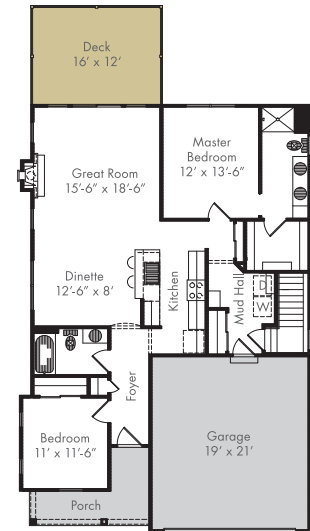

**The Wren**

**The Wren Plus**

1,259 SF  
Single Level

Walkout

1,783 SF

Lower Level