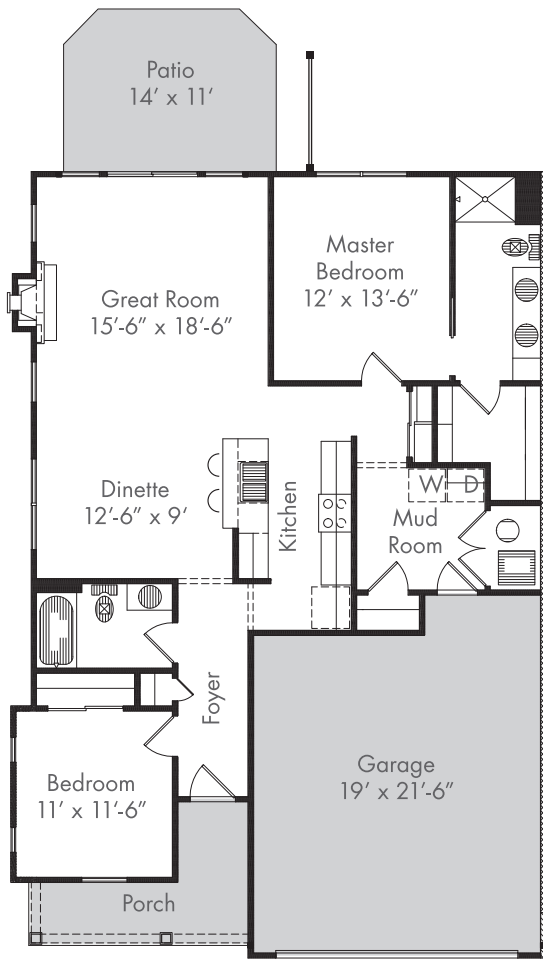

**The Wren**

**The Wren Plus**

1,259 SF  
Single Level

Walkout

1,783 SF

Lower Level