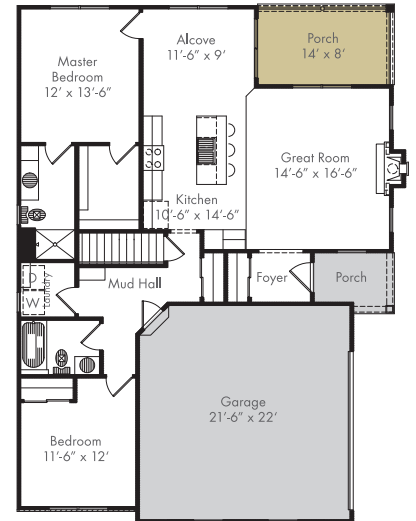

The Robin

The Robin Plus

1,260 SF
Single Level

Garage Front Load

Walkout

1,769 SF

Lower Level