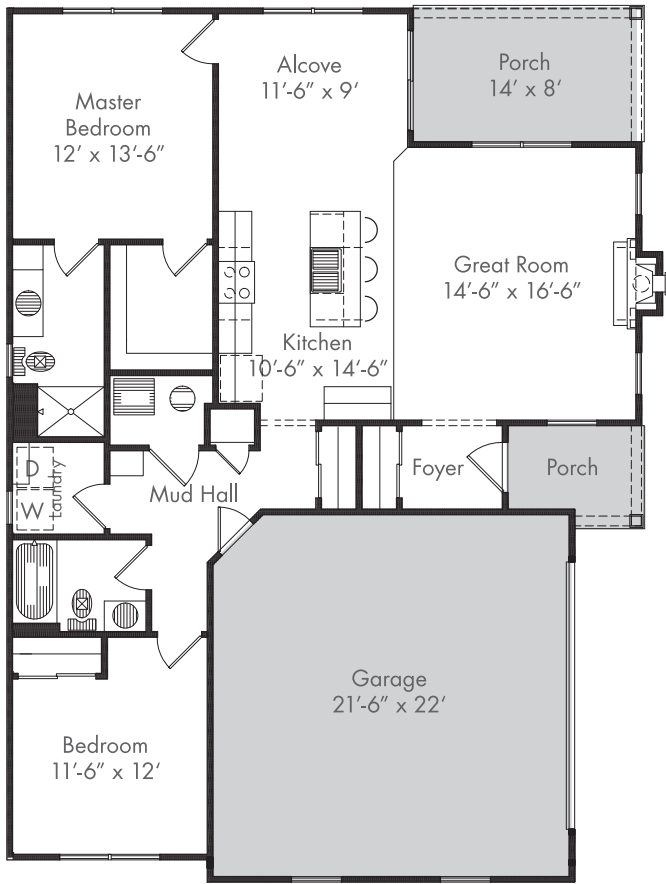

The Robin

The Robin Plus

1,260 SF
Single Level

Garage Front Load

Walkout

1,769 SF

Lower Level