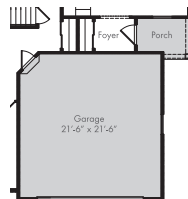

The Robin

The Robin Plus

1,260 SF
Single Level

Garage Front Load

Walkout

1,769 SF

Lower Level